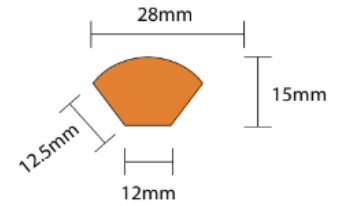

Laminate (Craftsman and Resilience) transition spec

T-moulding

Reducer

Quarter Round

Square Flush Stair Nose

Stair Nose

Scotia

Vinyl(Eloris and Atlantis) transition spec