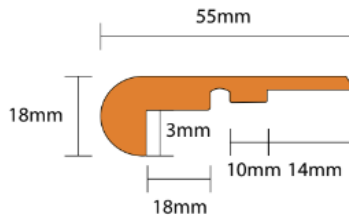

Laminate (Craftsman and Resilience) transition spec

T-moulding

Reducer

Quarter Round

Square Flush Stair Nose

Stair Nose

Scotia

Vinyl(Eloris and Atlantis) transition spec