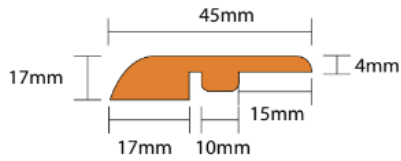

Laminate (Craftsman and Resilience) transition spec

T-moulding

Reducer

Quarter Round

Square Flush Stair Nose

Stair Nose

Scotia

Vinyl(Eloris and Atlantis) transition spec