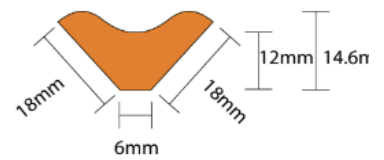

Laminate (Craftsman and Resilience) transition spec

T-moulding

Reducer

Quarter Round

Square Flush Stair Nose

Stair Nose

Scotia

Vinyl(Eloris and Atlantis) transition spec