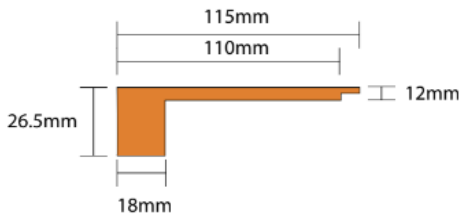

Laminate (Craftsman and Resilience) transition spec

T-moulding

Reducer

Quarter Round

Square Flush Stair Nose

Stair Nose

Scotia

Vinyl(Eloris and Atlantis) transition spec