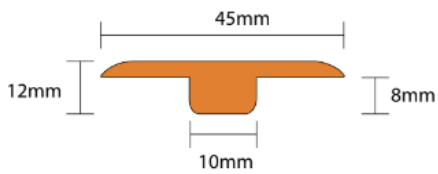

Laminate (Craftsman and Resilience) transition spec

T-moulding

Reducer

Quarter Round

Square Flush Stair Nose

Stair Nose

Scotia

Vinyl(Eloris and Atlantis) transition spec